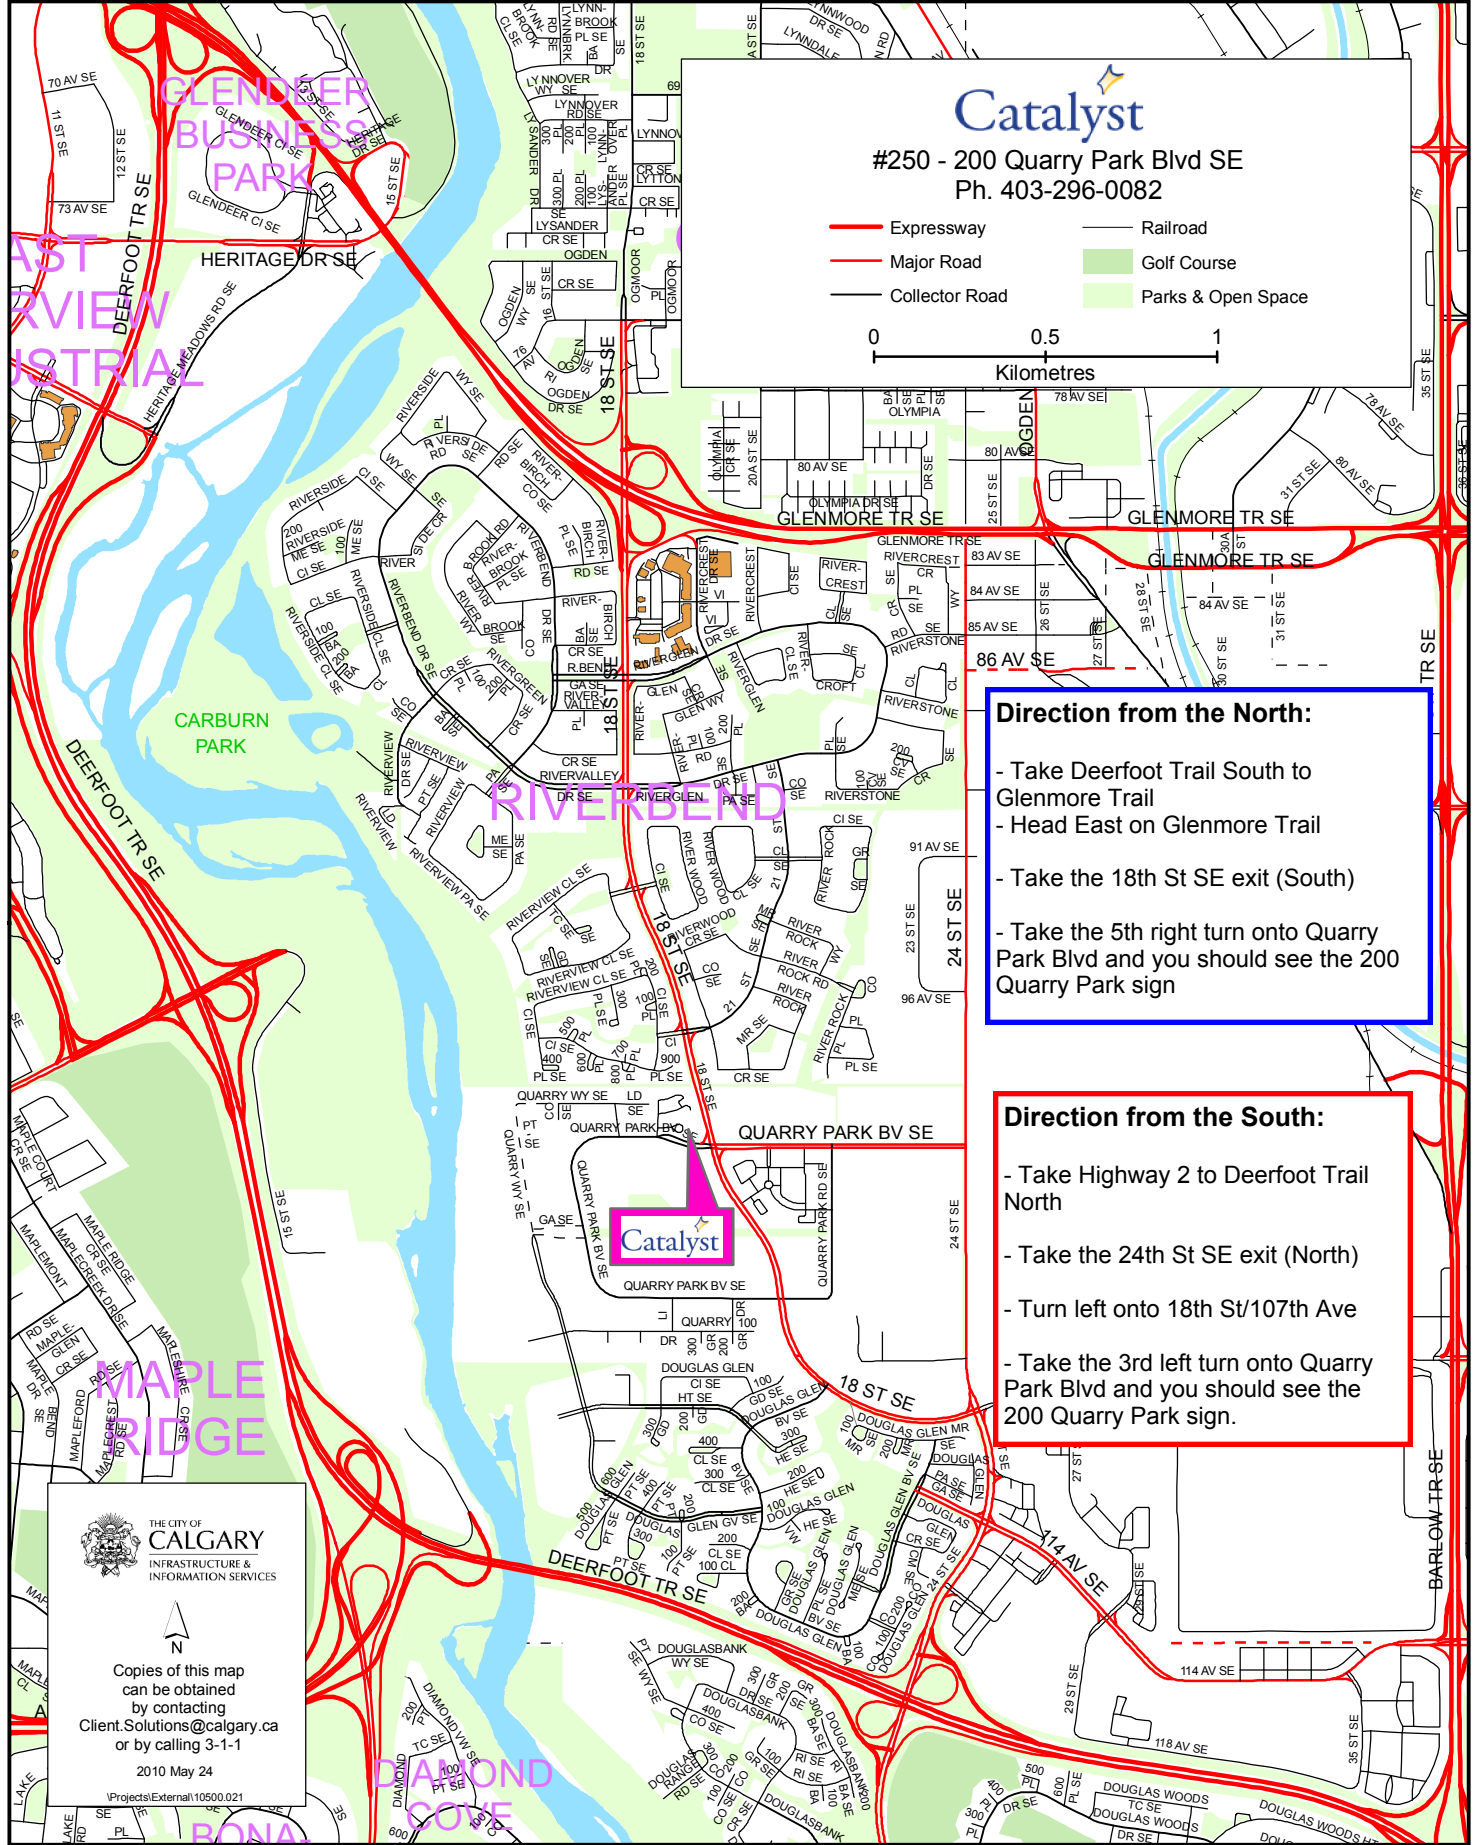

#250 - 200 Quarry Park Blvd SE
Ph. 403-296-0082

- Expressway
- Major Road
- Collector Road
- Railroad
- Golf Course
- Parks & Open Space

Direction from the North:

- Take Deerfoot Trail South to Glenmore Trail
- Head East on Glenmore Trail
- Take the 18th St SE exit (South)
- Take the 5th right turn onto Quarry Park Blvd and you should see the 200 Quarry Park sign

Direction from the South:

- Take Highway 2 to Deerfoot Trail North
- Take the 24th St SE exit (North)
- Turn left onto 18th St/107th Ave
- Take the 3rd left turn onto Quarry Park Blvd and you should see the 200 Quarry Park sign.